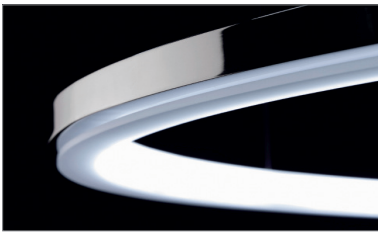

CIRCOLO MINI

Housing: Aluminium profile, with L-shaped opal diffuser
Design: SATTLER

Mounting version

  A	 B	 E	 F	 R	 S
up to Ø 1550 mm 4-point suspension 1900 mm 6-point suspension with external power supply unit in suspended ceiling	up to Ø 1550 mm 4-point suspension 1900 mm 6-point suspension with external power supply unit in separate canopy	suspension through canopy	4 current-carrying steel cables. Not in combination with RGB	Suspension with current-carrying steel cables and cavity wall box. Not in combination with RGB.	Suspension with pendant canopy PB 375 and steel cables (a) 5000 mm / 196.8" + (b) 3000 mm / 118.1"
  T	 G	 K			
Suspension with pendant canopy PB 375 and current-carrying steel cables. (a) 5000 mm / 196.8" + (b) 3000 mm / 118.1" Not in combination with RGB.	Direct ceiling mounting 50mm / 1.9" with external power supply unit in suspended ceiling	Suspension point as clamping unit with 4 cables and remote technical unit in suspended ceiling.			

Item No.	LED	Dimming	LED	Finish	Power supply cable	Mounting version
X X X.	X X.	X X.	X X.	X X.	X X X	-

A, B, G, R, K = Distance of external power supply unit to light fixture max. 10m / 394".

S, T, K, E, F = Minimum suspension height half the diameter of light fixture, maximum suspension height two times diameter of light fixture

Including steel cable suspension Version F,R 3000mm/118" version S,T 5000 + 3000mm / 197"+118" and/or power supply cable 5000mm/197"

---	---	---	---	---	---	---

Complete order number

  W H L	Power supply unit:		
	Type / Size mm / inch L x W x H	For use with Mounting version	Protective rating
DE 1F	363 x 143 x 56 mm / 14.2 x 5.6 x 2.2"	A,G,R,K	IP 20

Input voltage for all external power supply units and canopy is 220-240 VAC 50-60 Hz

  Ø body H Ø cover plate	Canopy:		
	Type / Size mm / inch Ø cover plate / body / H	For use with Mounting version	Protective rating
DB 230	Ø 230 / 210 / 60 mm / 9.5 / 8.3 / 2.3"	B, E, F (up to Ø 900 mm)	IP 20
DB 290	Ø 290 / 260 / 60 mm / 11.4 x 10.2 / 2.3"	B, E, F (up to Ø 1550 mm)	IP 20
DB 350	Ø 350 / 320 / 60 mm / 13.7 x 12.5 / 2.3"	B, E, F (up to Ø 1900 mm)	IP 20
  H 375 mm 14.8" Ø body 90 mm / 3.5"	PB 375	Ø 90 H 375 mm / 3.5 x 14.8"	S, T IP 20
Colour: 12 white, similar RAL 9003, contact factory for other finishes USA/Canada: Canopy mounts to 4" octagonal junction box.			

Optional

CASAMBI wall-switch

207. 00. 00. 00. 12. (white)
207. 00. 00. 00. 10. (black)

Casambi wall-switch is a wireless user interface that can be configured via the Casambi app. The four target buttons can control a scene or an animation of the user's choice or simply one luminaire, one luminaire group or all lights together if so desired. Up to 4 groups may be separately programmed. It comes with a wall mounting plate. The switch may be also used on its own as it is attached to the wall plate using magnets.

Power cable cover plate for mounting version A, G

200. 00. 00. 00. 12. (white)

Consisting of a cavity ceiling box with 80mm round metal cover. Applicable to mounting version A, G.

Handcrafted in Germany, certified quality

Protective rating of luminaire

Direct light distribution