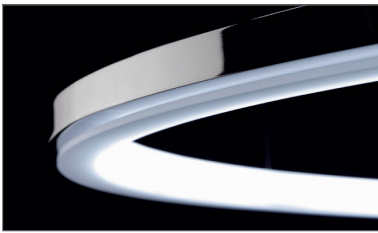

CIRCOLO MINI

Housing: Aluminium profile, with L-shaped opal diffuser
 Design: SATTLER

Sizes	Size: Ø mm	Inches	LED Watt	Lumen ¹⁾	Weight ²⁾ kg/lbs	Item No.	LED	Dimming	LED	Finish	Power supply cable	Mounting version
	Ø 900 mm	35.4"	51	2.384	3.5 / 7.7	742.	x x .	x x .	x x .	x x .	x x x .	x
	Ø 1240 mm	48.8"	71	3.243	5.5 / 12.1	743.	x x .	x x .	x x .	x x .	x x x .	x
	Ø 1550 mm	61.0"	88	4.135	6.0 / 13.2	744.	x x .	x x .	x x .	x x .	x x x .	x
	Ø 1900 mm	74.8"	108	4.998	7.0 / 15.4	745.	x x .	x x .	x x .	x x .	x x x .	x