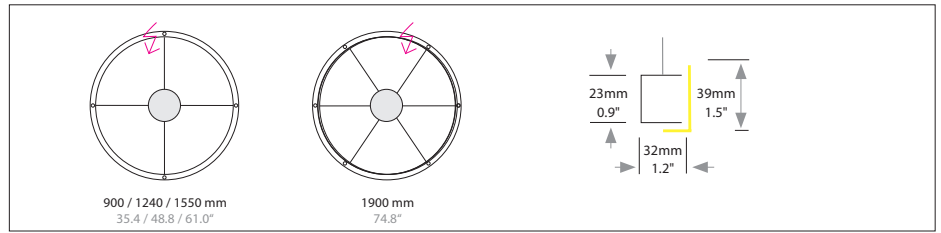

CIRCOLO MINI

Housing: Aluminium profile, with L-shaped opal diffuser
 Design: SATTLER

Sizes	Size: Ø mm	Inches	LED Watt	Lumen ¹⁾	Weight ²⁾ kg/lbs	Item No.	LED	Dimming	LED	Finish	Power supply cable	Mounting version
	Ø 900 mm	35.4"	51	2.384	3.5 / 7.7	742.	x x .	x x .	x x .	x x .	x x x .	x
	Ø 1240 mm	48.8"	71	3.243	5.5 / 12.1	743.	x x .	x x .	x x .	x x .	x x x .	x
	Ø 1550 mm	61.0"	88	4.135	6.0 / 13.2	744.	x x .	x x .	x x .	x x .	x x x .	x
	Ø 1900 mm	74.8"	108	4.998	7.0 / 15.4	745.	x x .	x x .	x x .	x x .	x x x .	x

Complete order number

 W H L	Power supply unit:		
	Type / Size mm / inch L x W x H	For use with Mounting version	Protective rating
DE 1F	363 x 143 x 56 mm / 14.2 x 5.6 x 2.2"	A,G,R,K	IP 20

Input voltage for all external power supply units and canopy is 220-240 VAC 50-60 Hz

 Ø body H Ø cover plate	Canopy:		
	Type / Size mm / inch Ø cover plate / body / H	For use with Mounting version	Protective rating
DB 230	Ø 230 / 210 / 60 mm / 9.5 / 8.3 / 2.3"	B, E, F (up to Ø 900 mm)	IP 20
DB 290	Ø 290 / 260 / 60 mm / 11.4 x 10.2 / 2.3"	B, E, F (up to Ø 1550 mm)	IP 20
DB 350	Ø 350 / 320 / 60 mm / 13.7 x 12.5 / 2.3"	B, E, F (up to Ø 1900 mm)	IP 20
 H 375 mm 14.8" Ø body 90 mm / 3.5"	PB 375	Ø 90 H 375 mm / 3.5 x 14.8"	S, T IP 20
Colour: 12 white, similar RAL 9003, contact factory for other finishes USA/Canada: Canopy mounts to 4" octagonal junction box.			