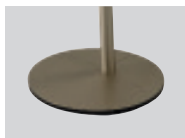

PALITO

FLOOR

Housing: Curved aluminium housing with integrated lens reflector and metal stand.

Design: Ulrich Sattler | Michael Schmidt, Code2design

Size: Ø / H mm	Inches	LED Watt direct/indirect	Lumen ¹⁾ direct/indirect	Weight ²⁾ kg/lbs	Item No.	LED	Dimming	LED	Finish	Power supply cable	Mounting version
Sizes Ø 22 / H 2006 mm	Ø 0.9 / H 78.9"	10/4	1385/180	5,0 / 11.0	1548.	X X.	X X.	X X.	X X.	X X X.	X
LED	Standard: Tunable white	2700-6500 K		X X X.	80.	X X.	80.	X X.	X X X.	X	
CRI > 90 UGR < 17 Mac Adam 3 SELV L80 B10 70.000 h											
Dimming	Standard: Push button for dimming	X X X.	X X.	07.	X X.	X X.	X X X.	X			
Finish	Standard: 66 bronze anodised brushed	Optional: 62 black anodised brushed	65 champ. gold anodised brushed	X X X.	X X.	X X.	X X.	X X X.	X		
Power supply cable	Z 80 PVC Black	X X X.	X X.	X X.	X X.	X X.	Z80.	X			
Mounting version	Floor Light including 1900mm/74" connection cable (black) with power adapter pluggable on the lamp included country-specific plug	X X X.	X X.	X X.	X X.	X X.	X X X.	N			

Stand same colour as selected finish (60,65,66) black anodised (10 black fine textured)

1548.	80.	---	80.	---	Z80.	N
-------	-----	-----	-----	-----	------	---

Complete order number

Input voltage for all external power supply units and canopy is 220-240 VAC 50-60 Hz