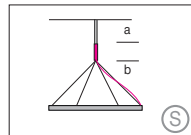

up to Ø 2609 mm / 75.7"
suspension with pendant
canopy and steel cables
(a) 5000 mm / 196.8" +
(b) 3000 mm / 118.1"

Item No.	LED	Dimming	LED	Finish	Power supply cable	Mounting version
X X X.	X X.	X X.	X X.	X X.	X X X	-

Ø 7240 - 10019 mm on request

A, B = Distance of external power supply unit to light fixture max. 10m / 394"

E, S = Minimum suspension height is half the diameter of light fixture, maximum suspension height two times diameter of light fixture

Including steel cable suspension 3000mm/118" and/or power supply cable 3000mm/118" version S 5000 + 3000mm / 197"+118"

Complete order number

---	---	---	---	---	---	---

Power supply units:			
Type / Size mm / inch	For use with Mounting version	Protective rating	
DE 1F 360 x 150 x 85 mm / 14.2 x 5.9 x 3.3"	A (up to Ø 1574 mm)	IP 20	
DE 2F 360 x 300 x 85 mm / 14.2 x 11.8 x 3.3"	A (up to Ø 2609 mm)	IP 20	
DE 3F 360 x 400 x 85 mm / 14.2 x 15.7 x 3.3"	A (up to Ø 3516 mm)	IP 20	
2x DE 3F 360 x 400 x 85 mm / 14.2 x 15.7 x 3.3"	A (Ø 5522 mm)	IP 20	
Further sizes on request			

Canopy:			
Type / Size mm / inch	For use with Mounting version	Protective rating	
DB 230 Ø 230 / 210 / 60 mm / 9.5 / 8.3 / 2.3"	B, E (Ø 921 mm)	IP 20	
DB 290 Ø 290 / 260 / 60 mm / 11.4 x 10.2 / 2.3"	B, E (up to Ø 1574 mm)	IP 20	
DB 350 Ø 350 / 320 / 60 mm / 13.7 x 12.5 / 2.3"	B, E (up to Ø 2609 mm)	IP 20	
DB 510 Ø 510 / 470 / 60 mm / 20.0 x 18.5 / 2.3"	B (up to Ø 3516 mm)	IP 20	
PB 366 Ø 90 H 366 mm / 3.5 x 14.4"	S (up to Ø 1574 mm)	IP 20	
PB 656 Ø 90 H 656 mm / 3.5 x 25.8"	S (up to Ø 2609 mm)	IP 20	
Colour: 12 white, similar RAL 9003, contact factory for other finishes USA/Canada: Canopy mounts to 4" octagonal junction box.			

Input voltage for all external power supply units and canopy is 90-277 VAC 47-63 Hz

Optional

CASAMBI wall-switch

Casambi wall-switch is a wireless user interface that can be configured via the Casambi app. The four target buttons can control a scene or an animation of the user's choice or simply one luminaire, one luminaire group or all lights together if so desired. Up to 4 groups may be separately programmed. It comes with a wall mounting plate. The switch may be also used on its own as it is attached to the wall plate using magnets.

Ceiling fixation for mounting version A

Consisting of a cavity ceiling box with 80mm round metal cover. Applicable to mounting version A..

207. 00. 00. 00. 12. (white)
207. 00. 00. 00. 10. (black)

200. 00. 00. 00. 12. (white)