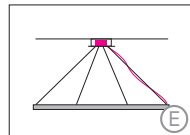

up to Ø 1924 mm / 75.7"
suspension through canopy