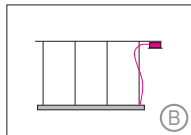

up to Ø 1574 mm / 61.0"
4-point suspension
up to Ø 3516 mm / 138.4"
6-point suspension
with external power supply
unit in separate canopy