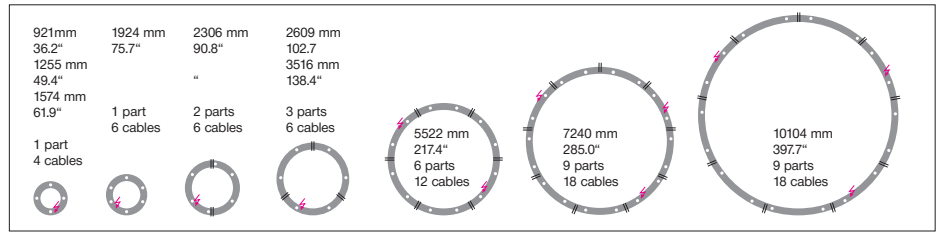

SATTLER

DUETTO DIRECT / INDIRECT

Housing: Aluminium profile with integrated opal diffuser
Design: SATTLER

Sizes	Size: L x W x H mm	Inches	LED Watt direct/indirect	Lumen¹⁾ direct/indirect	Weight²⁾ kg/lbs	Item No.	LED	Dimming	LED	Finish	Power supply cable	Mounting version
	Ø 921 mm	36.2"	48 / 16	2.367 / 787	7,0 15,4	1629.	XX.	XX.	XX.	XX.	XXX.	X
	Ø 1255 mm	49.4"	67 / 22	3.552 / 1.135	9,5 20,9	1630.	XX.	XX.	XX.	XX.	XXX.	X
	Ø 1574 mm	61.9"	85 / 28	4.567 / 1.430	13,0 28,6	1631.	XX.	XX.	XX.	XX.	XXX.	X
	Ø 1924 mm	75.7"	105 / 35	5.638 / 1.768	13,5 29,7	1632.	XX.	XX.	XX.	XX.	XXX.	X
	Ø 2306 mm	90.8"	126 / 42	6.442 / 2.139	17,0 37,4	1633.	XX.	XX.	XX.	XX.	XXX.	X
	Ø 2609 mm	102.7"	144 / 48	7.472 / 2.387	18,5 40,7	1634.	XX.	XX.	XX.	XX.	XXX.	X
	Ø 3516 mm	138.4"	195 / 65	10.070 / 3.127	23,0 50,7	1635.	XX.	XX.	XX.	XX.	XXX.	X
	Ø 5522 mm	217.4"	308 / 103	15.815 / 5.052	40,0 88,1	1636.	XX.	XX.	XX.	XX.	XXX.	X
	Ø 7240 mm	285.0"	372 / 137	20.735 / 6.624	50,0 110,2	1637.	XX.	XX.	XX.	XX.	XXX.	X
	Ø 10104 mm	397.7"	562 / 188	28.937 / 9.244	70,0 154,3	1638.	XX.	XX.	XX.	XX.	XXX.	X
LED 24V CRI > 90		Standard:	Warm-white	3000 K		XXXX.	30.	XX.	30.	XX.	XXX.	X
		Optional:	Neutral-white	4000 K		XXXX.	40.	XX.	40.	XX.	XXX.	X
			Extra warm-white	2700 K		XXXX.	27.	XX.	27.	XX.	XXX.	X
Direct and indirect light are switchable and dimmable together only.												
Dimming		Standard:	Without Dimmer			XXXX.	XX.	02.	00.	XX.	XXX.	X
		Optional:	1 - 10 V			XXXX.	XX.	42.	00.	XX.	XXX.	X
			0 - 10 V			XXXX.	XX.	52.	00.	XX.	XXX.	X
			DALI			XXXX.	XX.	62.	00.	XX.	XXX.	X
			CASAMB			XXXX.	XX.	82.	00.	XX.	XXX.	X
			ENOCEAN wireless push button			XXXX.	XX.	92.	00.	XX.	XXX.	X
Finishes		Standard:	12 white, similar RAL 9003			XXX.	XX.	XX.	XX.	---	XXX.	X
		Optional:	10 black fine textured									
Power supply cable		Standard:	Z 70 Silver			XXX.	XX.	XX.	XX.	XX.	Z70.	X