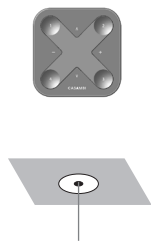

Optional

CASAMBI wall-switch 207. 00. 00. 00. 12. (white)
207. 00. 00. 00. 10 (black)

Casambi wall-switch is a wireless user interface that can be configured via the Casambi app. The four target buttons can control a scene or an animation of the user's choice or simply one luminaire, one luminaire group or all lights together if so desired. Up to 4 groups may be separately programmed. It comes with a wall mounting plate. The switch may be also used on its own as it is attached to the wall plate using magnets.

Power cable cover plate for mounting version A 200. 00. 00. 00. 12 (white)

Consisting of a cavity ceiling box with 80mm round metal cover. Applicable to mounting version A.