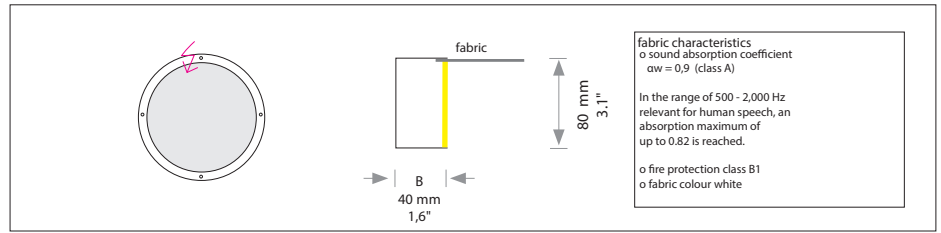

CIRCOLO LIGHT + ACOUSTIC

Housing: Aluminium profile with integrated opal diffuser and fabric covering as a light and acoustic diffuser.
Design: SATTLER

	Size: L x W x H mm	Inches	LED Watt	Lumen¹⁾	Weight²⁾ kg/lbs	Item No.	LED	Dimming	LED	Finishes	Power supply cable	Mounting version	
Sizes	Ø 750 / 29.5"	H 80 / 3.1" B 40 / 1.6"	48	3.009	6,5 / 14.3	1200	X X.	X X.	X X.	X X.	X X X.	X	
	Ø 900 / 35.5"	H 80 / 3.1" B 40 / 1.6"	57	3.641	7,5 / 16.5	1201	X X.	X X.	X X.	X X.	X X X.	X	
	Ø 1320 / 35.5"	H 80 / 3.1" B 40 / 1.6"	83	5.442	12,5 / 27.5	1202	X X.	X X.	X X.	X X.	X X X.	X	
	Ø 1600 / 62.9"	H 80 / 3.1" B 40 / 1.6"	101	6.614	14 / 31.0	1203	X X.	X X.	X X.	X X.	X X X.	X	
	Ø 1800 / 70.8"	H 80 / 3.1" B 40 / 1.6"	114	7.256	20 / 44.0	1204	X X.	X X.	X X.	X X.	X X X.	X	
LED	 CRI > 90 Mac Adam 3 SELV L80 B10 100.000 h	Neutral-white	4000 K	X X X.	40.	X X.	X X.	X X.	X X.	X X X.	X		
		Warm-white	3000 K	X X X.	30.	X X.	X X.	X X.	X X X.	X			
		Extra warm-white	2700 K	X X X.	27.	X X.	X X.	X X.	X X X.	X			
		Tunable white*	2700 - 6500 K	X X X.	80.	X X.	X X.	X X.	X X X.	X			
		RGB colour control*		X X X.	60.	X X.	00.	X X.	X X X.	X			
		RGB + Neutral-White*	4000 K	X X X.	60.	X X.	40.	X X.	X X X.	X			
		*only in combination with dimming DALI, CASAMBI) Combinations up to two stripes of LED possible											
Dimming		Standard: Without Dimmer	X X X.	X X.	01.	00.	X X.	X X X.	X				
		Optional:	0 - 10 V	X X X.	X X.	51.	00.	X X.	X X X.	X			
			DALI	X X X.	X X.	61.	00.	X X.	X X X.	X			
	CASAMBI	X X X.	X X.	81.	00.	X X.	X X X.	X					
Finish	 Standard: 12 white, powder coated, similar RAL 9003	 11 white, similar RAL 9010	 10 black fine textured	 30 anthracite fine textured	 32 crocodile black	 33 sand silver fine textured							
		 34 bronze satined	 35 gold	 36 brass	 37 bronze fine textured	 38 copper							
		 Optional (Premium): 22 aluminium polished	 27 brush-finished aluminium	 44 wood veneer, white borders	 XX Custom finish	X X X.	X X.	X X.	X X.	---	X X X.	X	
		 Standard: Z 70 Silver	 Optional: Z 71 white	 Z 72 grey	 Z 73 black								
			 Z 74 orange	 Z 75 red	 Z 76 green	 Without power cable 000 Current-carrying F, R, T, K	X X X.	X X.	X X.	X X.	X X.	---	X

Technical data is subject to change. Errors and omissions excepted 1) Net lumen output: Losses due to diffusers and reflectors are considered. Lumen values refer to an ambient temperature of max. 35° C / 95° F. 2) Weight of lights without remote technical unit or canopy.