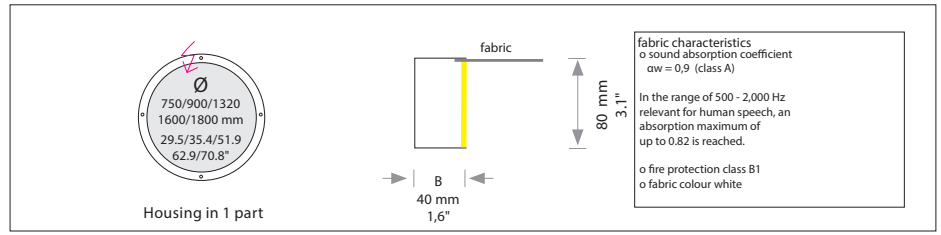

CIRCOLO LIGHT + ACOUSTIC

Housing: Aluminium profile with integrated opal diffuser and fabric covering as a light and acoustic diffuser.
Design: SATTLER

Mounting Version

4-point suspension with external power supply unit in suspended ceiling	4-point suspension with external power supply unit in separate canopy	suspension through canopy	4 current-carrying steel cables. Only 1 stripe LED possible. Not in combination with RGB	Suspension with current-carrying steel cables and cavity wall box. Not in combination with RGB	Suspension with pendant canopy and steel cables (a) 5000 mm / 196.8" + (b) 3000 mm / 118.1"
Suspension with pendant canopy PB 375 and current-carrying steel cables. (a) 5000 mm / 196.8" + (b) 3000 mm / 118.1" Not in combination with RGB	Direct ceiling mounting 50mm / 1.9" with external power supply unit in suspended ceiling	Direct ceiling mounting (white) 50mm / 1.9" with external power supply unit in separate canopy	Suspension point as clamping unit with 4 current-carrying cables and remote technical unit in suspended ceiling.		

Item No.	LED	Dimming	LED	Finishes	Power supply cable	Mounting version
X X X.	X X.	X X.	X X.	X X.	X X X	-

A, B, G, H, R = Distance of external power supply unit to light fixture max. 10m / 394".
S, T, K, E, F = Minimum suspension height half the diameter of light fixture, maximum suspension height two times diameter of light fixture

Including steel cable suspension 5000mm/197"; Version F,R 3000mm/118"; Version S,T 5000 + 3000mm / 197"+118" and/or power supply cable 5000mm/197"

Complete order number

---	---	---	---	---	---	---

Power supply units: (1 LED Stripe)			
Type / Size mm / inch L x W x H	For use with Mounting version	Protective rating	
DE 1F 363 x 143 x 56 mm / 14.2 x 5.6 x 2.2"	A,G,R,K	IP 20	

Canopy: (1 LED Stripe)			
Type / Size mm / inch Ø cover plate / body / H	For use with Mounting version	Protective rating	
DB 290 Ø 290 / 260 / 60 mm / 11.4 x 10.2 / 2.3"	B, E, F, H	IP 20	
PB 375 Ø 90 H 375 mm / 3.5 x 14.8"	S, T (up to Ø 1320)	IP 20	
PB 652 Ø 90 H 652 mm / 3.5 x 25.7"	S, T (up to Ø 1800)	IP 20	

Colour: 12 white, similar RAL 9003, contact factory for other finishes
USA/Canada: Canopy mounts to 4" octagonal junction box.

Input voltage for all external power supply units and canopy is 220-240 VAC 50-60 Hz

Optional

CASAMBI wall-switch 207. 00. 00. 00. 12. (white)
207. 00. 00. 00. 10 (black)

Casambi wall-switch is a wireless user interface that can be configured via the Casambi app. The four target buttons can control a scene or an animation of the user's choice or simply one luminaire, one luminaire group or all lights together if so desired. Up to 4 groups may be separately programmed. It comes with a wall mounting plate. The switch may be also used on its own as it is attached to the wall plate using magnets.

Power cable cover plate for mounting version A 200. 00. 00. 00. 12 (white)

Consisting of a cavity ceiling box with 80mm round metal cover. Applicable to mounting version A.